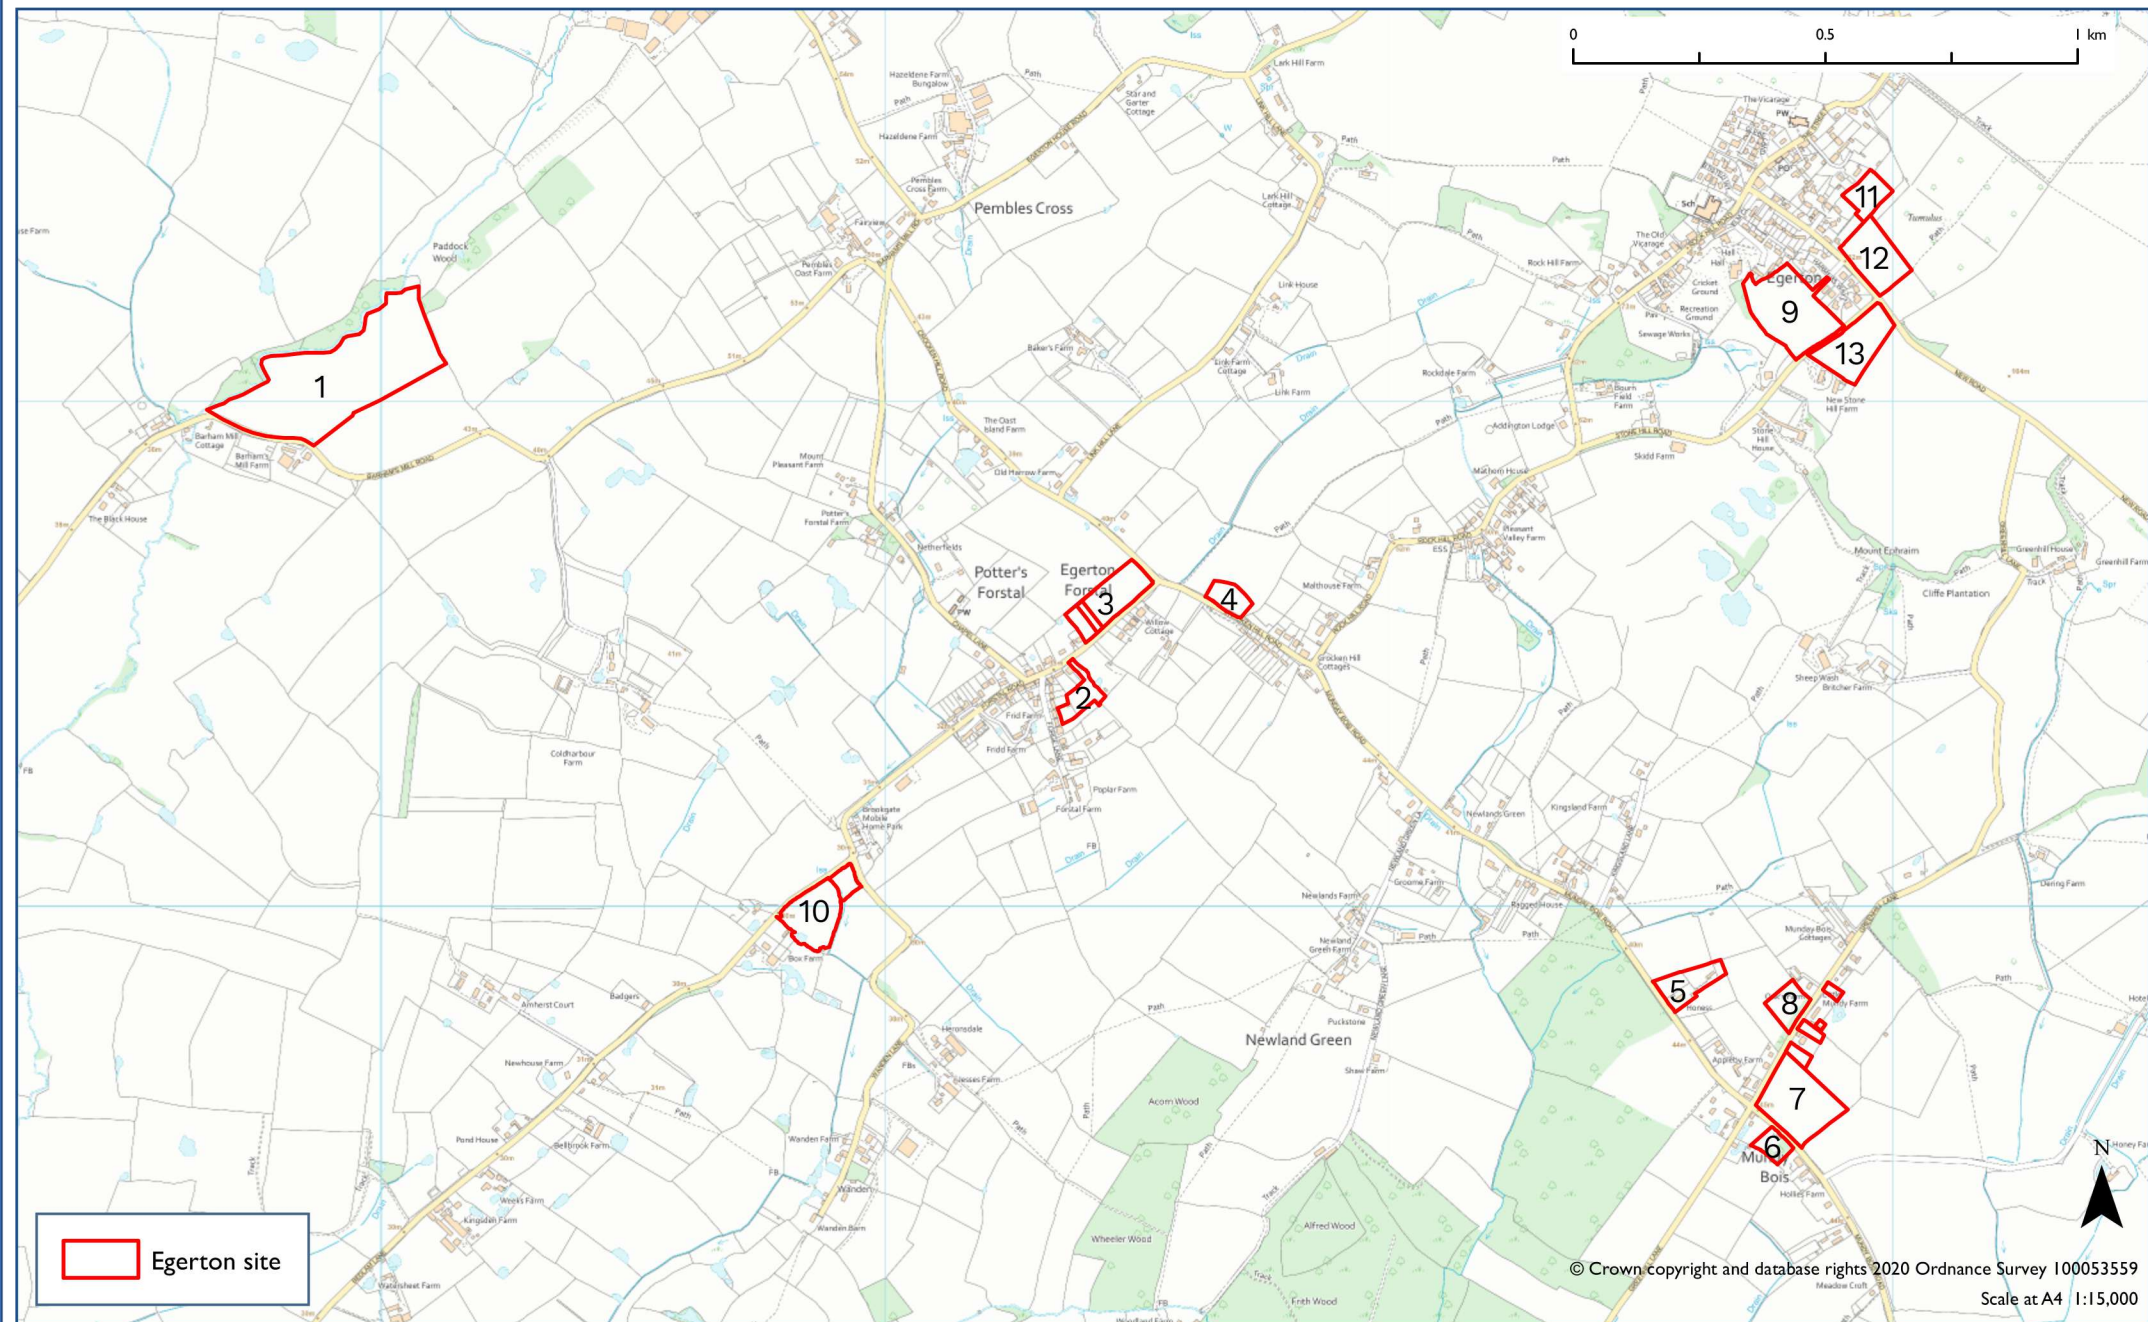

Egerton - All Sites

Site 1, Hardens Field

Site 2, Field Behind Forge Lane

Site 3, Crockenhill Road/ Forstal Road

Site 4, Gale Field

Site 5, Honess

Site 6, Orchard Cottage Land

Site 7, Little Mundy Farm

Site 8, Appleby Grange

Site 9, North Field

Site 10, Bedlam Lane

Site 11, Orchard Nurseries

Site 12, New Road

Site 13, Stone Hill/New Road